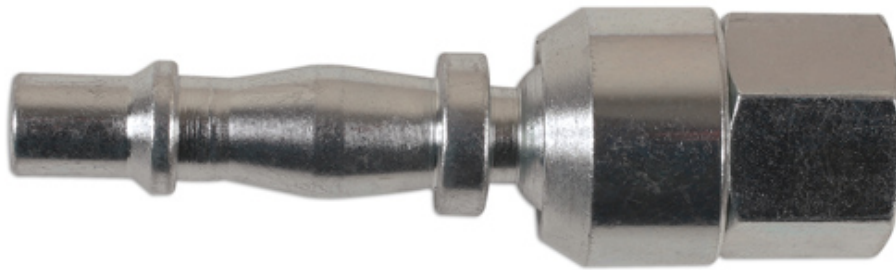

Fastflow Swivel Adaptor, Female 1/4" BSPP 1pc

Part of the Connect consumables airline range. To be used with our range of Fastflow couplings. Light weight & durable. The ball swivel function can make it rotate to any direction.

Additional Information

- Female Swivel Adaptor.
- Enhances the movement of the airline within the modern workshop.
- Compatible with other popular airline couplings.
- Zinc white plated.
- 1pc

<http://product/30959>